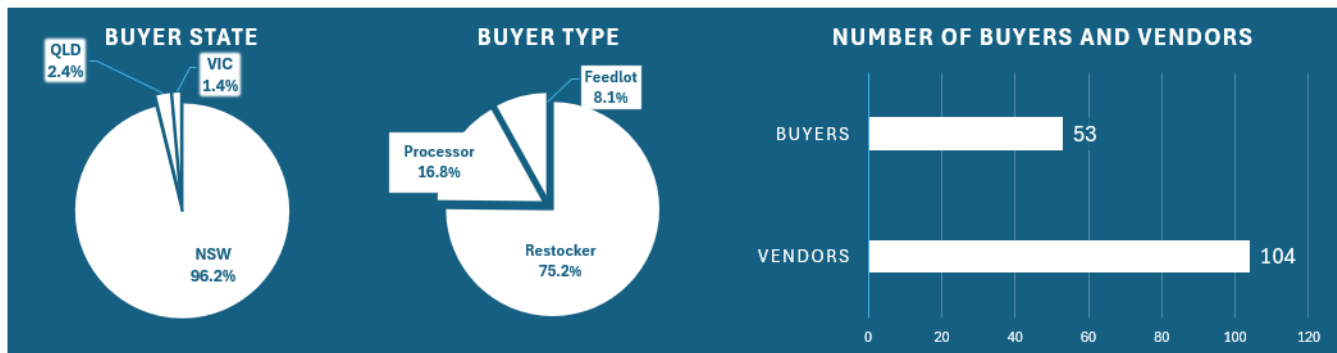

HRLX Prime Cattle Sale – Wednesday 3rd June 2026

Total Yarding 1486hd (+389hd)

Numbers were up by nearly 400 head which saw Singleton agents pen 1486 cattle, quality was very good, as were the prices.

Big runs of steer and heifer calves saw buyers able to secure numbers and resulted in light steer calves improving by 21c/kg making from 405c to 620c/kg with medium and heavy weights over 330kg to both restock and feed sell between 480c and 586c/kg. Numbers of heifer calves nearly doubled their steer counterparts to be 30c/kg dearer selling from 350c to 514c/kg averaging around 490c/kg.

There were some exceptional supplementary fed B muscle steer and heifer calves and attracted strong competition from the trade buyers to be 26c/kg dearer making from 554c to 578c/kg. Quality related rises in medium and heavy yearling steers to feed on and sold between 410c and 538c/kg. Too few yearling heifers to gain a reliable trend but the heavy weights over 400kg to the lot feeders topped at 536c/kg.

Just on 200 cows were offered, lighter 2 scores sold from 240c to 345c/kg, the 3 and 4 score heavy weight cows held firm to 2c/kg dearer and traded from 350c to 420c/kg.

Category	Number	Avg Weig	Top Price	Avg Price	Last Week	Change
Restocker Heifer 200kg-280kg	275 Hd	237 kg	540 c/kg	477 c/kg	446 c/kg	+31 c/kg
Restocker Heifer 280kg-330kg	56 Hd	299 kg	554 c/kg	494 c/kg	427 c/kg	+67 c/kg
Restocker Heifer 330kg-400kg	32 Hd	351 kg	554 c/kg	493 c/kg	444 c/kg	+49 c/kg
Restocker Heifer 400kg+	18 Hd	448 kg	578 c/kg	529 c/kg	422 c/kg	+107 c/kg
Processor Heifer 400kg+	23 Hd	507 kg	508 c/kg	412 c/kg	367 c/kg	+45 c/kg
Restocker Steer 200kg-280kg	249 Hd	243 kg	622 c/kg	569 c/kg	544 c/kg	+25 c/kg
Restocker Steer 280kg-330kg	136 Hd	299 kg	616 c/kg	563 c/kg	531 c/kg	+32 c/kg
Restocker Steer 330kg-400kg	48 Hd	353 kg	580 c/kg	523 c/kg	442 c/kg	+81 c/kg
Feeder Steer 330kg-400kg	64 Hd	381 kg	546 c/kg	526 c/kg	-	-
Processor Cow 400kg-600kg	118 Hd	534 kg	410 c/kg	362 c/kg	368 c/kg	-6 c/kg
Processor Cow 600kg+	46 Hd	679 kg	420 c/kg	402 c/kg	397 c/kg	+5 c/kg